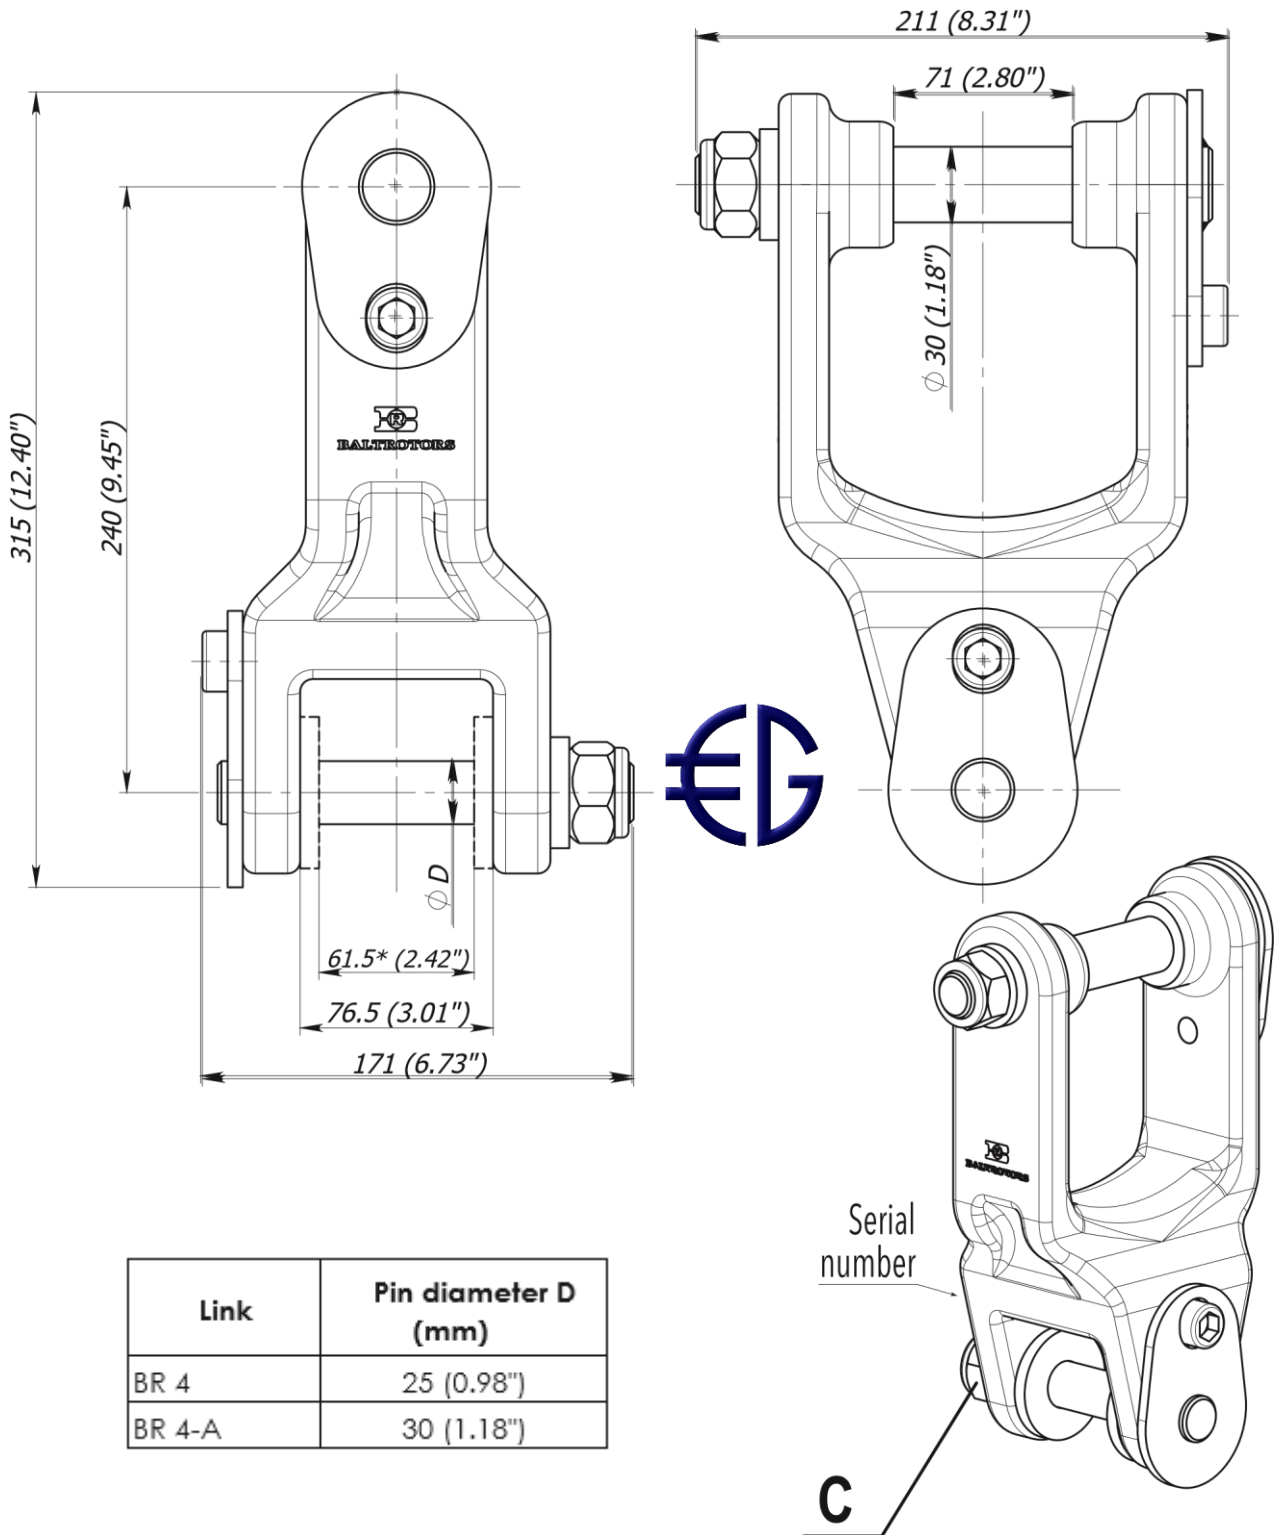

LINK BR4 / BR4-A

* Only by request for rotator GR 30

Max. Load - 5.5 ton (55 kN) (12364 lbf)

Weight - 11.7±0.5 kg (25.8±1.1 lb)

Pin locking nut (C) has to be tightened with a torque of 120 Nm (89 lb ft).

Eurograb B.V
info@eurograb.nl
 +31 (0)294208002