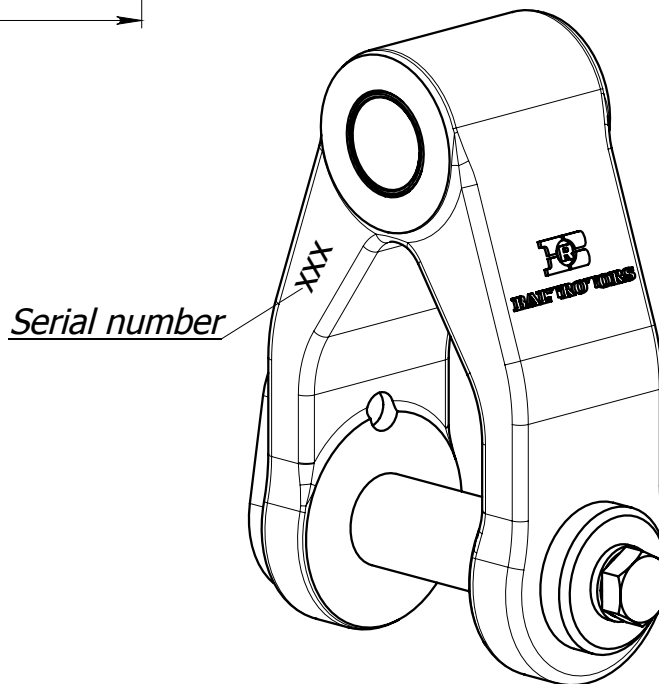

LINK BRM 1-60

* Weight - 3.45 kg (7.60 lb)

* Fill grease Starplex EP 2, through lubricating nipple (pos. 10), until it will appear to the external surfaces. Greasing must be repeated after every 8 working hours of the link.