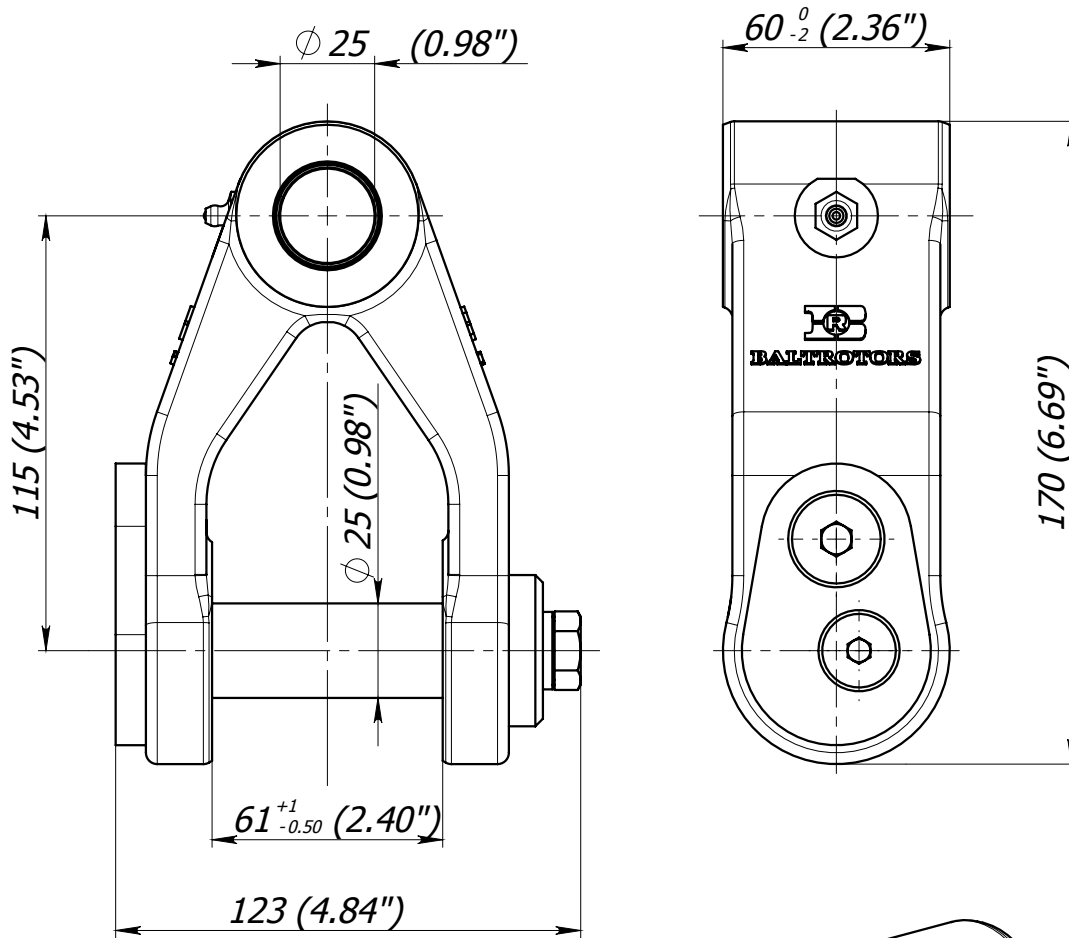

LINK BRM 1-60

* Weight - 3.45 kg (7.60 lb)

* Fill grease Starplex EP 2, through lubricating nipple (pos. 10), until it will appear to the external surfaces. Greasing must be repeated after every 8 working hours of the link.