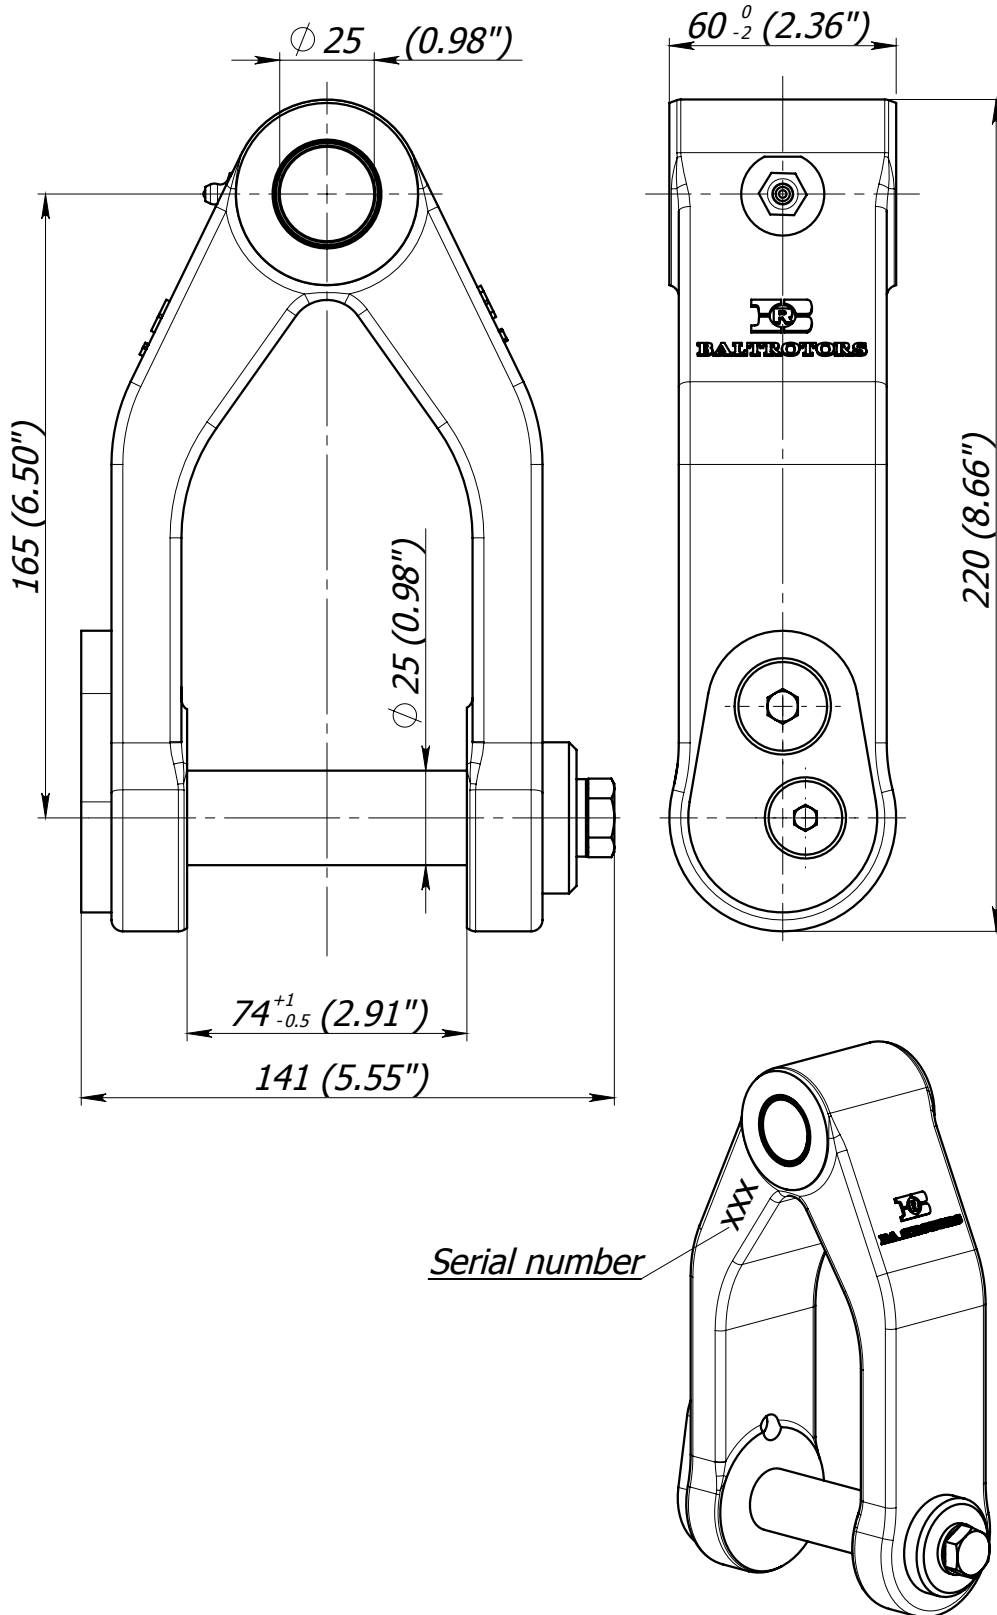

# LINK BRM 1-73

\* Weight - 4.78 kg (10.53 lb)

\* Fill grease Starplex EP 2, through lubricating nipple (pos. 10), until it will appear to the external surfaces. Greasing must be repeated after every 8 working hours of the link.